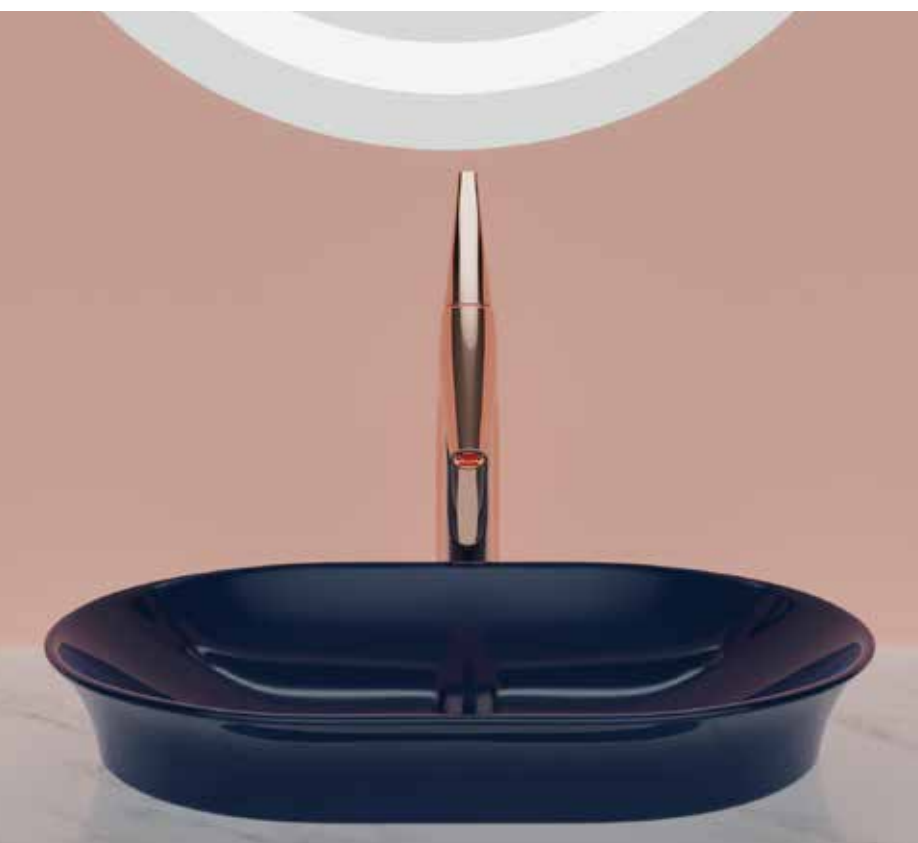

# Form Follows **Function**

---

The fluid shape of Vive is an escape from the usual conventional form – creating a perfect harmony of timeless sleek design and functionality with grace.

# Fill the Sleigh with a **Bidet (Seat)**

The Pureclean bidet seat makes it easy to add freshness and assurance of personal cleansing to your existing toilet. With a sleek, low-profile seat design, Pureclean provides the superior cleansing of a bidet spray wand that's fully adjustable for position and water pressure. This manual cleansing seat requires no electricity or batteries and installs in minutes, connecting to the toilet's water supply line.