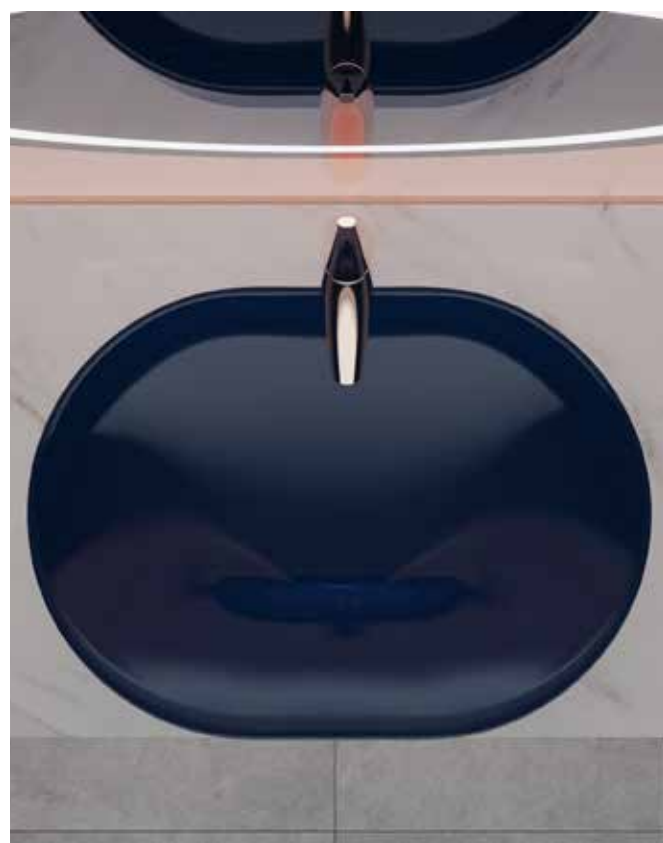

# Form Follows **Function**

---

The fluid shape of Vive is an escape from the usual conventional form – creating a perfect harmony of timeless sleek design and functionality with grace.

# Fill the Sleigh with a **Bidet (Seat)**

The Pureclean bidet seat makes it easy to add freshness and assurance of personal cleansing to your existing toilet. With a sleek, low-profile seat design, Pureclean provides the superior cleansing of a bidet spray wand that's fully adjustable for position and water pressure. This manual cleansing seat requires no electricity or batteries and installs in minutes, connecting to the toilet's water supply line.